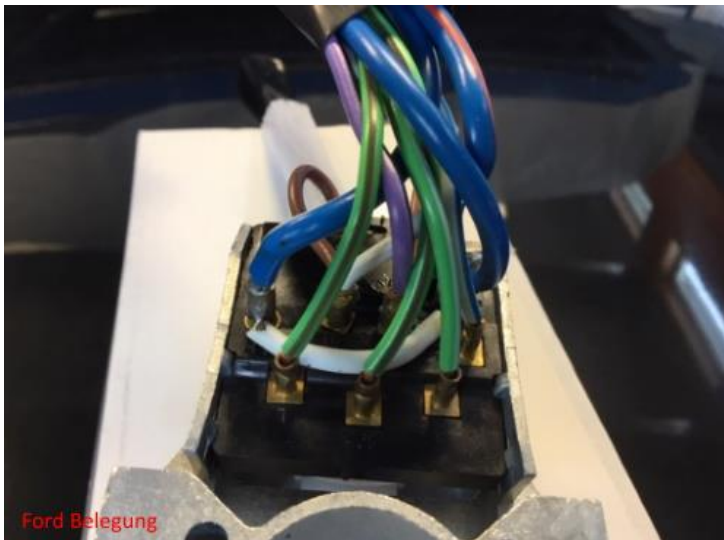

Produkt Information

44250010 switch turn signal (with high beam headlight flash, reproduction, only LHD)

Some De Tomaso Pantera have a connector plug that is not compatible with the connector of the switch supplied. In this case, the original plug from the vehicle must be used and the connection cable of the switch supplied must be connected accordingly to the old plug.

Ford Belegung

DeTomaso Belegung