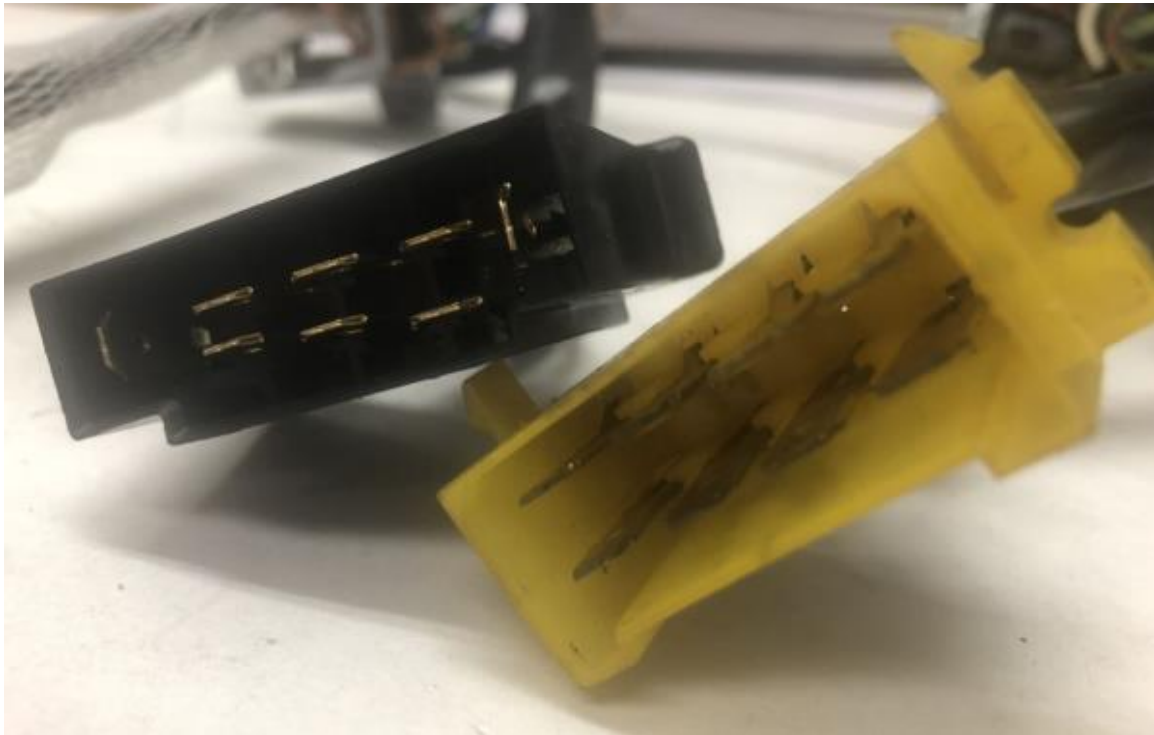

Produkt Information

44250010 switch turn signal (with high beam headlight flash, reproduction, only LHD)

Some De Tomaso Pantera have a connector plug that is not compatible with the connector of the switch supplied. In this case, the original plug from the vehicle must be used and the connection cable of the switch supplied must be connected accordingly to the old plug.

Ford Belegung

DeTomaso Belegung