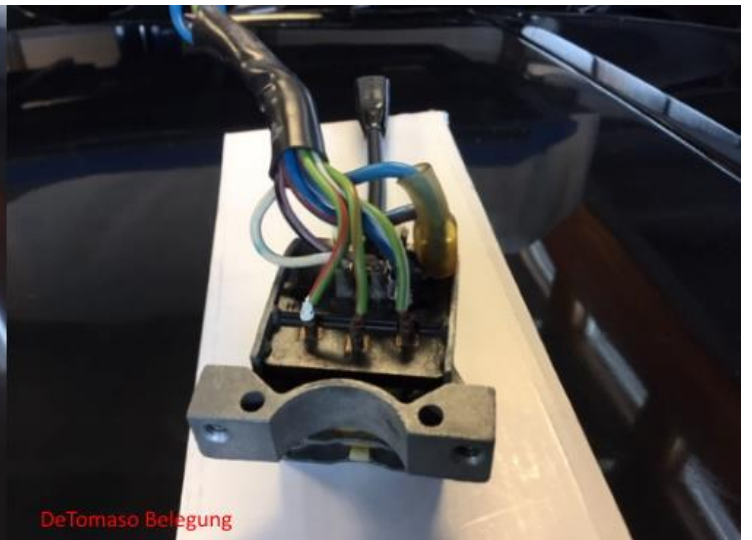

Produkt Information

44250010 switch turn signal (with high beam headlight flash, reproduction, only LHD)

Some De Tomaso Pantera have a connector plug that is not compatible with the connector of the switch supplied. In this case, the original plug from the vehicle must be used and the connection cable of the switch supplied must be connected accordingly to the old plug.

Ford Belegung

DeTomaso Belegung